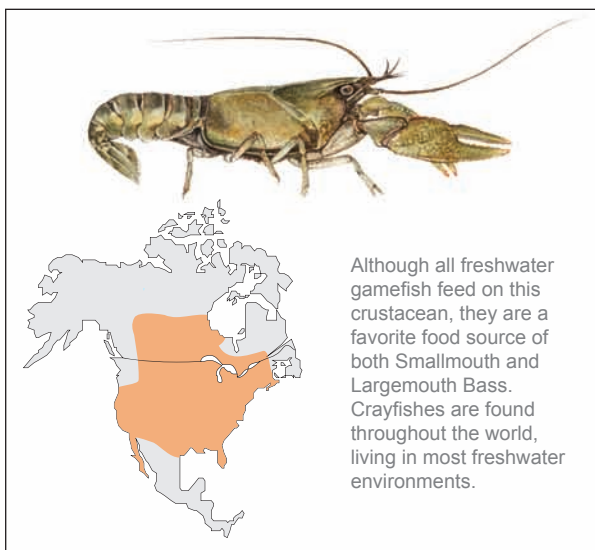

LIVETARGET

Smallmouth Bass

Micropterus dolomieu

Match the hatch done to perfection! The LIVETARGET® Smallmouth Bass will be a rockin' hit with tournament Bass pros lookin' for their last cull. With its' unique profile and remarkably realistic detail, this one-of-a-kind bait will be the 'buzz' at the weigh-in station. Like its cousin, the LIVETARGET® Yellow Perch, the Smallmouth Bass model hosts a weight transfer system, enabling the angler to place the target on a dime, even in windy conditions. The tight wiggle and moderate flash appeal are strategically synchronized to trigger monster shots. Available in 2 sizes and 2 colors, this is the one you've been waiting for. Tie one on and feel the rush all the way to the podium.

100 - Natural Matte

102 - Metallic

The 'young of the year' Smallmouth Bass are commonly found in lakes and rivers throughout Eastern Central North America and prefer the security of rock and weed cover and sandy areas. This popular baitfish is a favorite prey to adult Bass, Walleye and Northern Pike.

LIVE TARGET

Crawfish (trap)

Orconectes propinquus

303 Mustard/Brown

301 Orange/Brown

103 Natural/Transparent

302 Red/Black

A must have, the LIVETARGET® Crawfish trap is an ideal combination of a lipless rattle tool and a 'fleeing' craw hatch. The anatomical 3-D texture generates multiple shadow and flash point effects, fooling even the wariest gamefish. The internal mechanics are enhanced by a rattle chamber that drives a harmonic frequency attracting predators like moths to a light. Work it with a 'retrieve and drop' style application over grass tips, pound a rocky bottom or simply chuck and wind. The first of its kind.....a true winner!

Although all freshwater gamefish feed on this crustacean, they are a favorite food source of both Smallmouth and Largemouth Bass. Crayfishes are found throughout the world, living in most freshwater environments.